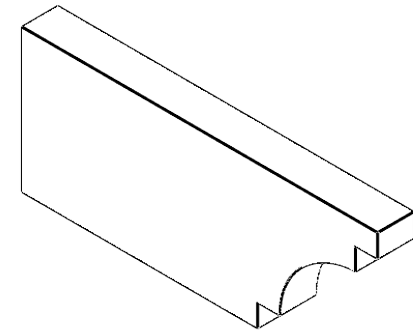

ITEM NUMBER: RFTURS020X08000X20000X008MED00RCPR

2"W X 8"H X 20"L TIMBERTHANE ROUGH CEDAR MEDITERRANEAN FAUX WOOD SOLID RAFTER TAIL, 8"L END, PRIMED TAN.

ISOMETRIC

GENERATED DATE : 03/02/2023

EKENA MILLWORK
2300 WEST MAIN ST.
CLARKSVILLE, TX 75426
TOLL FREE: 866-607-0453
WWW.EKENAMILLWORK.COM

NOTES

1. INSTALLATION TO BE COMPLETED IN ACCORDANCE WITH MANUFACTURER'S SPECIFICATIONS.
2. DRAWING MAY NOT BE TO SCALE
3. THIS DRAWING IS INTENDED FOR DESIGN AND PLANNING PURPOSES ONLY.
4. ALL INFORMATION CONTAINED HEREIN WAS CURRENT AT THE TIME OF DEVELOPMENT BUT MUST BE REVIEWED AND APPROVED BY THE PRODUCT MANUFACTURER TO BE CONSIDERED ACCURATE.
5. TIMBERTHANE ARCHITECTURAL PRODUCTS ARE MADE FROM HIGH DENSITY URETHANE AND COME FACTORY PRIMED