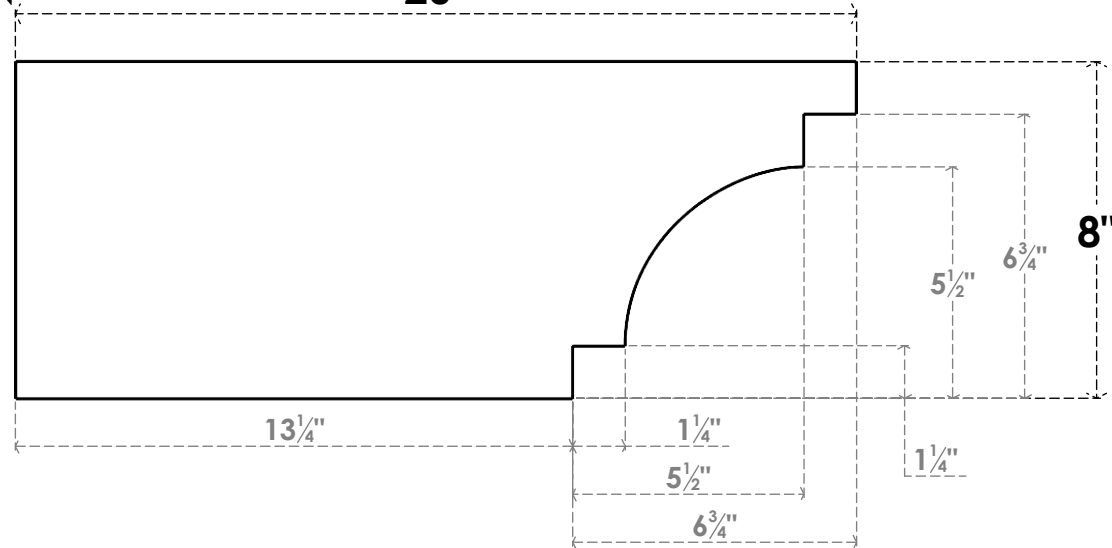

ITEM NUMBER: RFTURS020X08000X20000X008MED00RCPR

2"W X 8"H X 20"L TIMBERTHANE ROUGH CEDAR MEDITERRANEAN FAUX WOOD SOLID RAFTER TAIL, 8"L END, PRIMED TAN.

ISOMETRIC

GENERATED DATE : 03/02/2023

EKENA MILLWORK
2300 WEST MAIN ST.
CLARKSVILLE, TX 75426
TOLL FREE: 866-607-0453
WWW.EKENAMILLWORK.COM

NOTES

1. INSTALLATION TO BE COMPLETED IN ACCORDANCE WITH MANUFACTURER'S SPECIFICATIONS.
2. DRAWING MAY NOT BE TO SCALE
3. THIS DRAWING IS INTENDED FOR DESIGN AND PLANNING PURPOSES ONLY.
4. ALL INFORMATION CONTAINED HEREIN WAS CURRENT AT THE TIME OF DEVELOPMENT BUT MUST BE REVIEWED AND APPROVED BY THE PRODUCT MANUFACTURER TO BE CONSIDERED ACCURATE.
5. TIMBERTHANE ARCHITECTURAL PRODUCTS ARE MADE FROM HIGH DENSITY URETHANE AND COME FACTORY PRIMED