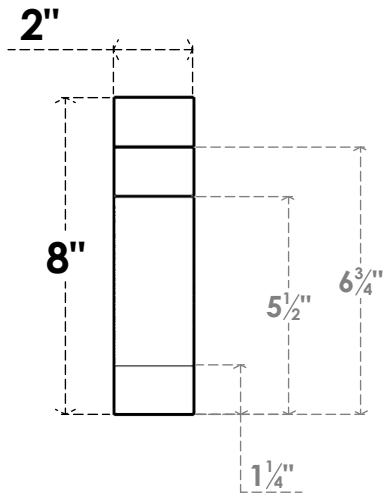

ITEM NUMBER: RFTURS020X08000X20000X008MED00RCPR

2"W X 8"H X 20"L TIMBERTHANE ROUGH CEDAR MEDITERRANEAN FAUX WOOD SOLID RAFTER TAIL, 8"L END, PRIMED TAN.

ISOMETRIC

GENERATED DATE : 03/02/2023

EKENA MILLWORK
2300 WEST MAIN ST.
CLARKSVILLE, TX 75426
TOLL FREE: 866-607-0453
WWW.EKENAMILLWORK.COM

NOTES

1. INSTALLATION TO BE COMPLETED IN ACCORDANCE WITH MANUFACTURER'S SPECIFICATIONS.
2. DRAWING MAY NOT BE TO SCALE
3. THIS DRAWING IS INTENDED FOR DESIGN AND PLANNING PURPOSES ONLY.
4. ALL INFORMATION CONTAINED HEREIN WAS CURRENT AT THE TIME OF DEVELOPMENT BUT MUST BE REVIEWED AND APPROVED BY THE PRODUCT MANUFACTURER TO BE CONSIDERED ACCURATE.
5. TIMBERTHANE ARCHITECTURAL PRODUCTS ARE MADE FROM HIGH DENSITY URETHANE AND COME FACTORY PRIMED